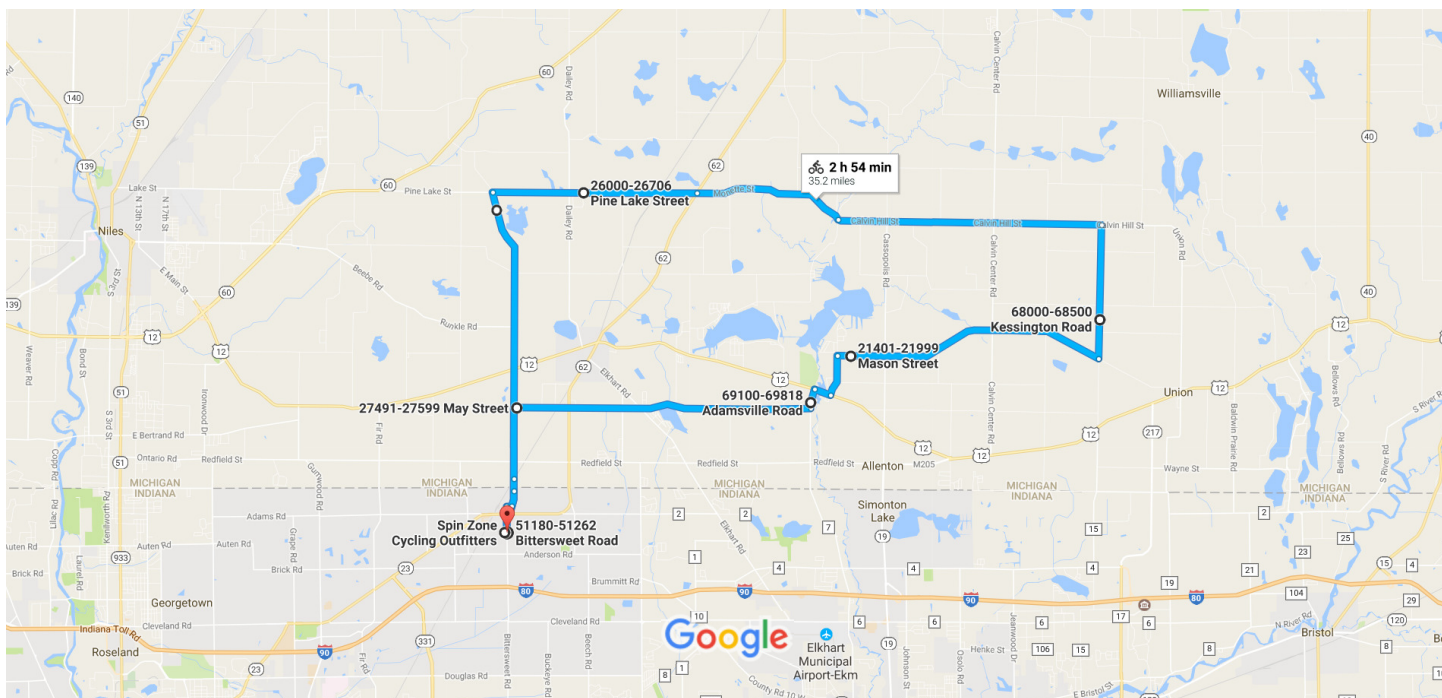

Spin Zone Cycling Outfitters to 51180-51262 Bittersweet Rd, Granger, IN 46530

Bicycle 35.2 miles, 2 h 54 min

Map data ©2017 Google 2 mi

via Conrad Rd
374 ft · 374 ft

2 h 54 min

35.2 miles

951 ft

797 ft