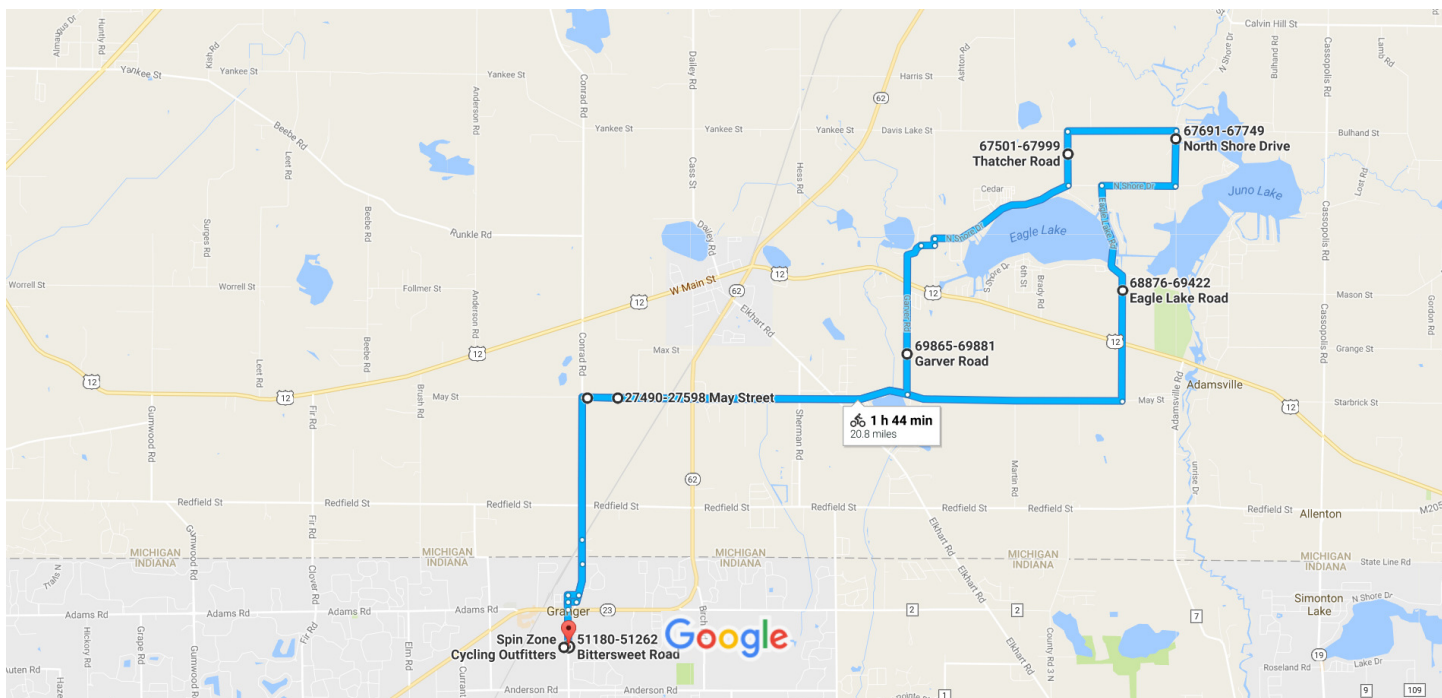

Spin Zone Cycling Outfitters to
51180-51262 Bittersweet Rd, Granger, IN 46530

Bicycle 20.8 miles, 1 h 44 min

Map data ©2017 Google 1 mi

via Conrad Rd
Mostly flat

1 h 44 min
20.8 miles