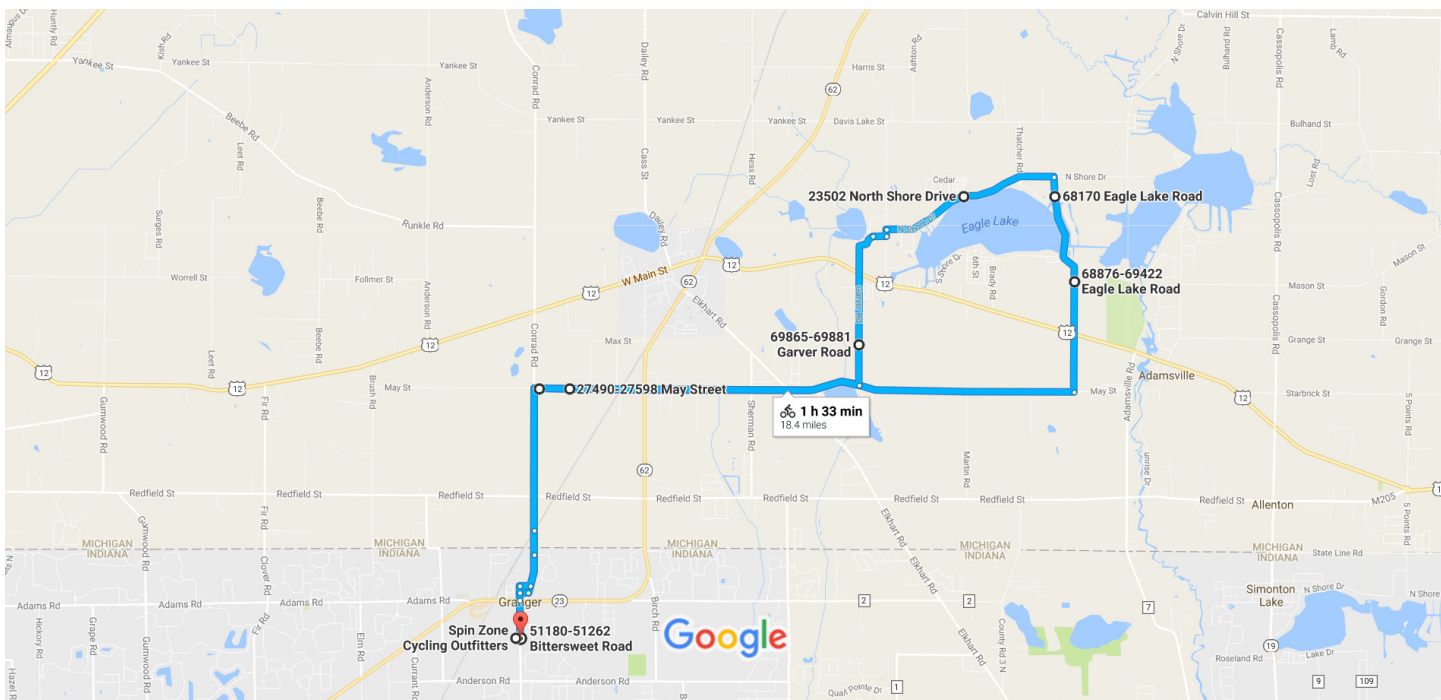

Spin Zone Cycling Outfitters to 51180-51262 Bittersweet Rd, Granger, IN 46530

Bicycle 18.4 miles, 1 h 33 min

Map data ©2017 Google 1 mi

via Conrad Rd
Mostly flat

1 h 33 min
18.4 miles